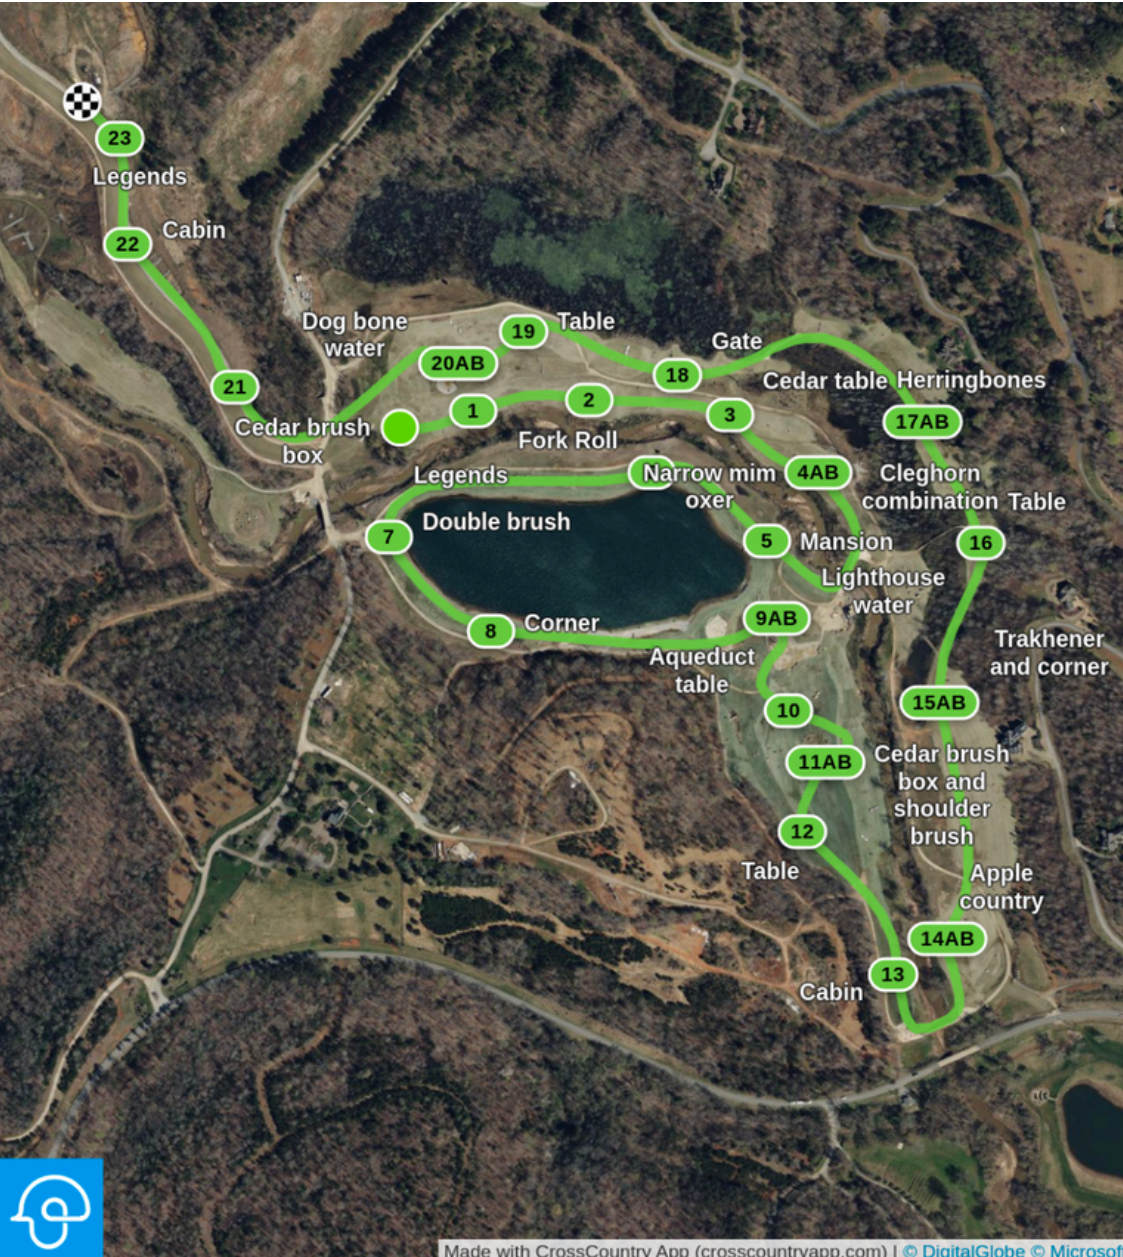

CCI 3*-S CROSS-COUNTRY MAP

Tryon May 2024 CCI3-S

Red Square w/white #

Opt. Time: 5m 33s
Distance: 3230 m
Time Limit: 11m 6s
Speed: 550 m/min

- 1 Legends Cabin
- 2 Fork Roll
- 3 Cedar Box
- 4AB Cleghorn
- 5 Boathouse
- 6AB Lighthouse Water
- 7 Stone Triple Brush
- 8AB Coastal Carolina
- 9 MIM Table
- 10AB Blue Moon Crescent to Triple Brush
- 11 Wagon
- 12AB Apple Country
- 13AB Double Brush to Triple Brush
- 14 Hanging Log
- 15 Moonshine
- 16AB MIM Oxer to Trakhener
- 17ABC Bird Feeder Combination
- 18AB Dog Bone
- 19 Tryon Table
- 20 Legends at The Dog Bone

CCI 2*-L CROSS-COUNTRY MAP

Tryon May 2024 2*L

Green Square w/white # & Border

Efforts: 30	Opt. Time: 8m 27s
Distance: 4396 m	Time Limit: 16m 54s
Speed: 520 m/min	

- 1 Legends
- 2 Fork Roll
- 3 Cedar table
- 4AB Cleghorn combination
- 5 Mansion
- 6 Narrow mim oxer
- 7 Double brush
- 8 Corner
- 9AB Lighthouse water
- 10 Aqueduct table
- 11AB Cedar brush box and shoulder brush
- 12 Table
- 13 Cabin
- 14AB Apple country
- 15AB Trakhener and corner
- 16 Table
- 17AB Herringbones
- 18 Gate
- 19 Table
- 20AB Dog bone water
- 21 Cedar brush box
- 22 Cabin
- 23 Legends

CCI 2*-S CROSS-COUNTRY MAP

Tryon May 2024 2*S

Green Square w/White #

Efforts: 25
Opt. Time: 5m 22s
Distance: 2790 m
Time Limit: 10m 44s
Speed: 520 m/min

- 1 Legends
- 2 Fork Roll
- 3 Cedar table
- 4AB Cleghorn combination
- 5AB Lighthouse water
- 6 Aqueduct table
- 7AB Cedar brushes
- 8 Table
- 9 Cabin
- 10AB Apple country
- 11 Cabin
- 12AB Trakhener and corner
- 13 Table
- 14AB Herringbones
- 15 Gate
- 16 Table
- 17AB Dog bone water
- 18 Legends