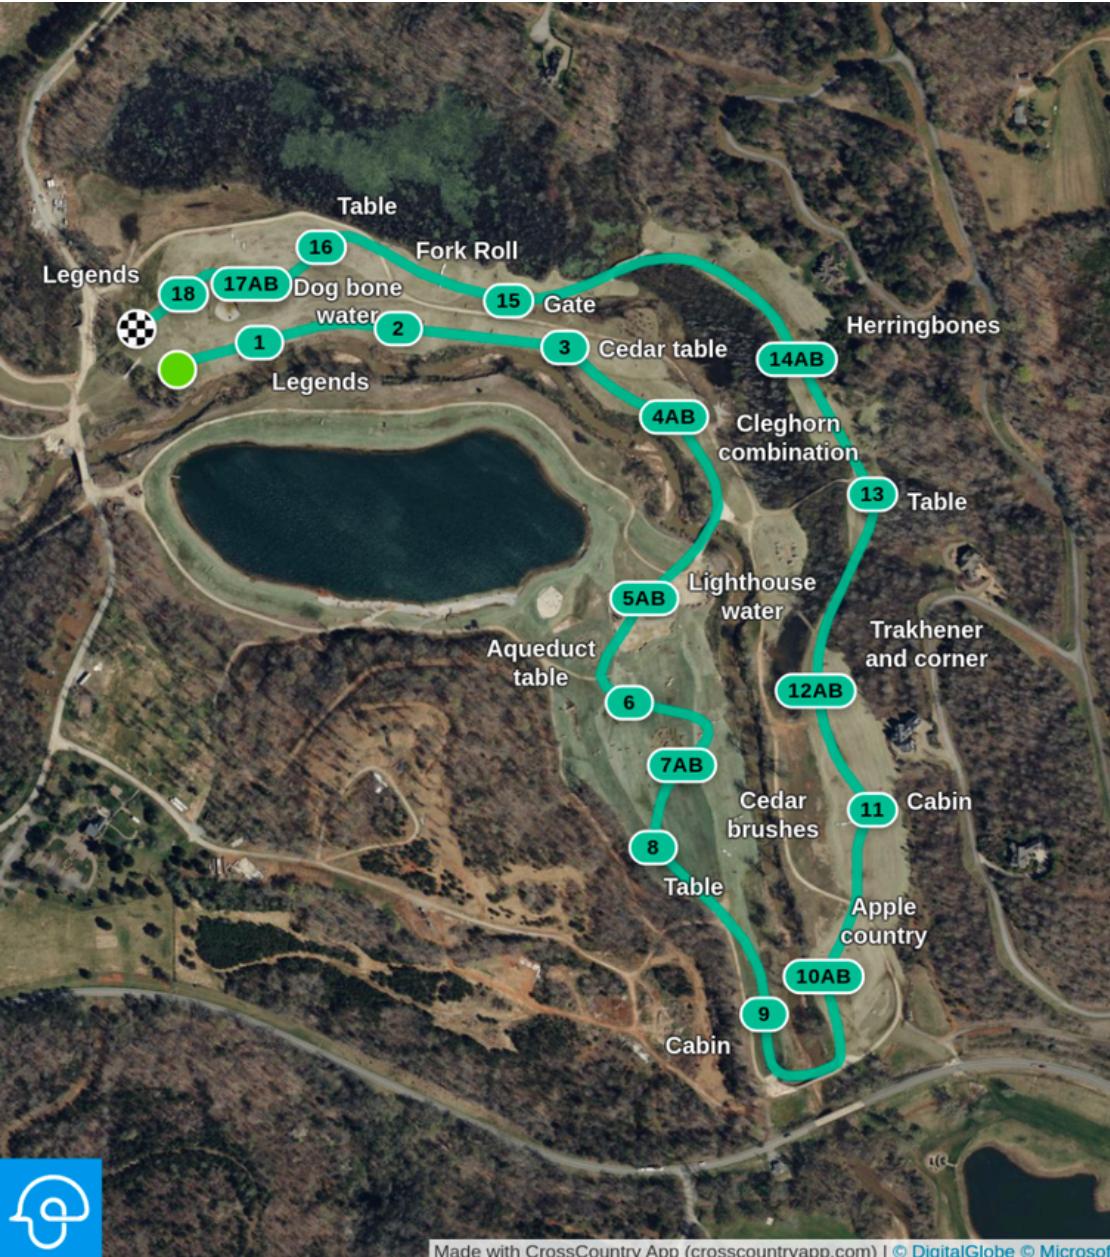

CCI 3*-S CROSS-COUNTRY MAP

Tryon May 2024 CCI3-S

Red Square w/white #

Opt. Time: 5m 33s
Distance: 3230 m
Time Limit: 11m 6s
Speed: 550 m/min

- 1 Legends Cabin
- 2 Fork Roll
- 3 Cedar Box
- 4AB Cleghorn
- 5 Boathouse
- 6AB Lighthouse Water
- 7 Stone Triple Brush
- 8AB Coastal Carolina
- 9 MIM Table
- 10AB Blue Moon Crescent to Triple Brush
- 11 Wagon
- 12AB Apple Country
- 13AB Double Brush to Triple Brush
- 14 Hanging Log
- 15 Moonshine
- 16AB MIM Oxer to Trakhener
- 17ABC Bird Feeder Combination
- 18AB Dog Bone
- 19 Tryon Table
- 20 Legends at The Dog Bone

CCI 2*-L CROSS-COUNTRY MAP

Tryon May 2024 2*L

Green Square w/white # & Border

Efforts: 30	Opt. Time: 8m 27s
Distance: 4396 m	Time Limit: 16m 54s
Speed: 520 m/min	

- 1 Legends
- 2 Fork Roll
- 3 Cedar table
- 4AB Cleghorn combination
- 5 Mansion
- 6 Narrow mim oxer
- 7 Double brush
- 8 Corner
- 9AB Lighthouse water
- 10 Aqueduct table
- 11AB Cedar brush box and shoulder brush
- 12 Table
- 13 Cabin
- 14AB Apple country
- 15AB Trakhener and corner
- 16 Table
- 17AB Herringbones
- 18 Gate
- 19 Table
- 20AB Dog bone water
- 21 Cedar brush box
- 22 Cabin
- 23 Legends

CCI 2*-S CROSS-COUNTRY MAP

Tryon May 2024 2*S

Green Square w/White #

Efforts: 25
Opt. Time: 5m 22s
Distance: 2790 m
Time Limit: 10m 44s
Speed: 520 m/min

- 1 Legends
- 2 Fork Roll
- 3 Cedar table
- 4AB Cleghorn combination
- 5AB Lighthouse water
- 6 Aqueduct table
- 7AB Cedar brushes
- 8 Table
- 9 Cabin
- 10AB Apple country
- 11 Cabin
- 12AB Trakhener and corner
- 13 Table
- 14AB Herringbones
- 15 Gate
- 16 Table
- 17AB Dog bone water
- 18 Legends