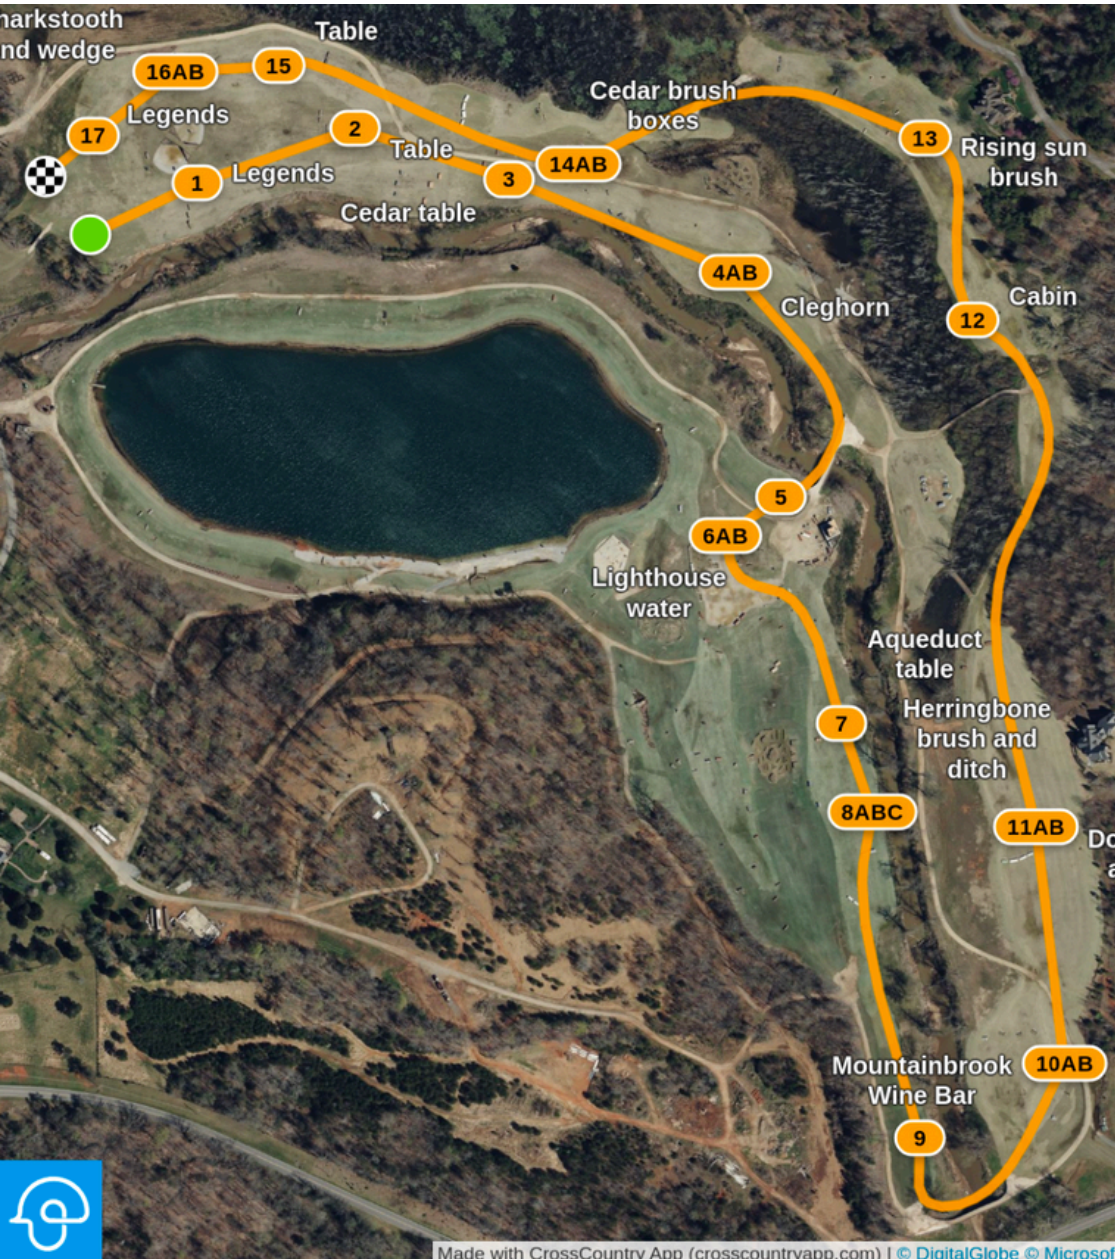

CCI 2*-L CROSS-COUNTRY MAP

Tryon May 2024 2*L

Green Square w/white # & Border

Efforts: 30	Opt. Time: 8m 27s
Distance: 4396 m	Time Limit: 16m 54s
Speed: 520 m/min	

- 1 Legends
- 2 Fork Roll
- 3 Cedar table
- 4AB Cleghorn combination
- 5 Mansion
- 6 Narrow mim oxer
- 7 Double brush
- 8 Corner
- 9AB Lighthouse water
- 10 Aqueduct table
- 11AB Cedar brush box and shoulder brush
- 12 Table
- 13 Cabin
- 14AB Apple country
- 15AB Trakhener and corner
- 16 Table
- 17AB Herringbones
- 18 Gate
- 19 Table
- 20AB Dog bone water
- 21 Cedar brush box
- 22 Cabin
- 23 Legends

CCI 2*-S CROSS-COUNTRY MAP

Tryon May 2024 2*S

Green Square w/White #

Efforts: 25
Opt. Time: 5m 22s
Distance: 2790 m
Time Limit: 10m 44s
Speed: 520 m/min

- 1 Legends
- 2 Fork Roll
- 3 Cedar table
- 4AB Cleghorn combination
- 5AB Lighthouse water
- 6 Aqueduct table
- 7AB Cedar brushes
- 8 Table
- 9 Cabin
- 10AB Apple country
- 11 Cabin
- 12AB Trakhener and corner
- 13 Table
- 14AB Herringbones
- 15 Gate
- 16 Table
- 17AB Dog bone water
- 18 Legends

CCI 1* CROSS-COUNTRY MAP

Tryon May 2024 1*

Purple square w/Orange #

Efforts: 25
Opt. Time: 5m 24s
Distance: 2700 m
Time Limit: 10m 48s
Speed: 500 m/min

- 1 Legends
- 2 Table
- 3 Cedar table
- 4AB Cleghorn
- 5
- 6AB Lighthouse water
- 7 Aqueduct table
- 8ABC Herringbone brush and ditch
- 9 Mountainbrook Wine Bar
- 10AB Apple Country
- 11AB Double brush and brush corner
- 12 Cabin
- 13 Rising sun brush
- 14AB Cedar brush boxes
- 15 Table
- 16AB Sharkstooth and wedge
- 17 Legends