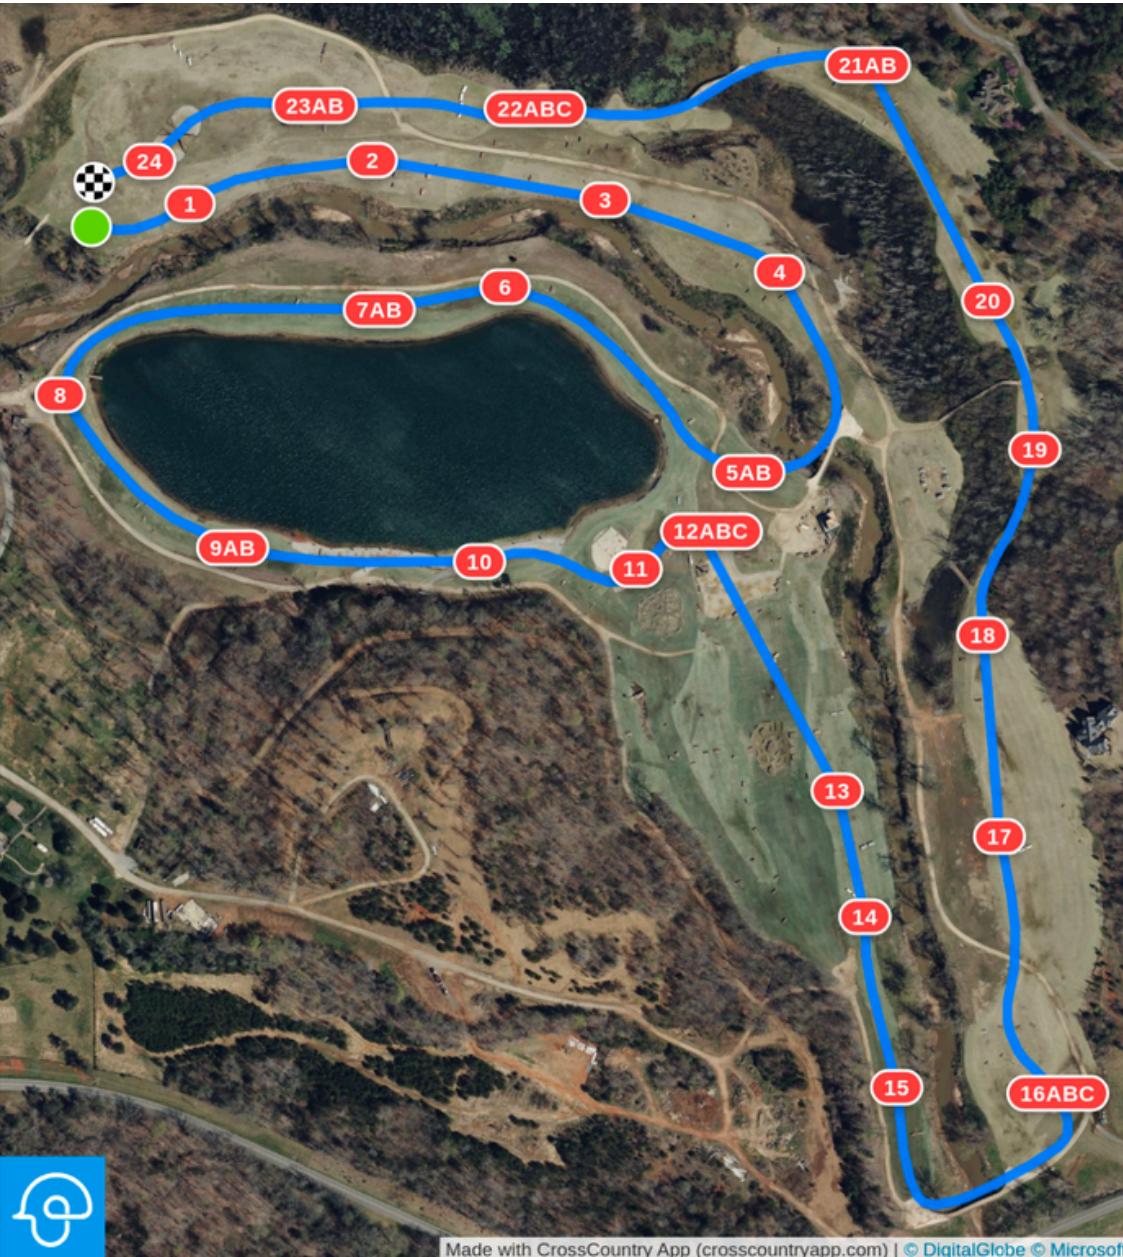

CCI 4*-L CROSS-COUNTRY MAP

Tryon May 2024 CCI4-L

Blue Square w/white # and Boarder

Opt. Time: 10m 0s	Distance: 5700 m
Time Limit: 20m 0s	Speed: 570 m/min

- 1 Fork Roll
- 2 MIM Oxer
- 3 Cleghorn
- 4AB Mansion Houses
- 5AB Trakehner to Squirrels
- 6 Double Brush
- 7 Jetty
- 8 Cabin
- 9ABC Lighthouse Water
- 10 Wedge Brush
- 11AB Coastal Carolina
- 12AB Chimney Rock
- 13 V Brush
- 14 Over Mountain Wall
- 15 Fork Brush Oxer
- 16AB Coffin
- 17 Waterfall
- 18ABC Apple Country
- 19AB Dylan's Dell
- 20 Cedar Triple Brush
- 21 Moonshine
- 22 Hayrack
- 23ABC Bird Feeder Combination
- 24AB Tryon Tables
- 25 Dog Bone
- 26 Cedar Box
- 27 Red Cabin
- 28 Legends

CCI 4*-S CROSS-COUNTRY MAP

Tryon May 2024 CCI4-S

Blue Square w/white #

Efforts: 35	Opt. Time: 6m 20s
Distance: 3605 m	Time Limit: 12m 40s
Speed: 570 m/min	

- 1 Cabin
- 2 Fork Roll
- 3 MIM Oxer
- 4 Cleghorn
- 5AB Mansion Houses
- 6 Picnic Table
- 7AB Trakhener to Squirrels
- 8 Double Brush
- 9AB Apple Box to Narrow Cedar Box
- 10 Boat
- 11 Stables
- 12ABC Lighthouse Water
- 13 Aquaduct
- 14 V Ditch
- 15 Over Mountain Wall
- 16ABC Apple Country
- 17 Wagon
- 18 Cedar Triple Brush
- 19 White Roll Table
- 20 Moonshine
- 21AB Beech Tree
- 22ABC Bird Feeder Combination
- 23AB Tryon Tables
- 24 Legends at The Dog Bone

CCI 3*-L CROSS-COUNTRY MAP

Tryon May 2024 CCI3-L

Red Square w/white # and Border

Opt. Time: 8m 33s Distance: 4700 m
Time Limit: 17m 6s Speed: 550 m/min

- 1 Legends Cabin
- 2 Fork Roll
- 3 Cedar Box
- 4 Cleghorn
- 5AB White Roll Table to Blue Rolls
- 6AB Offset Brushes
- 7 Ditch Brush
- 8 Jetty
- 9AB Lighthouse Water
- 10 Stone Triple Brush
- 11AB Coastal Carolina
- 12 MIM Table
- 13AB Blue Moon Crescent to Blue Triple Brush
- 14 Wagon
- 15ABC Apple Country
- 16 Aquaduct
- 17 Hanging Log
- 18 Moonshine
- 19 Trakhener
- 20ABC Bird Feeder Combination
- 21ABC Dog Bone
- 22 White Table
- 23 Red Cabin
- 24 Legends