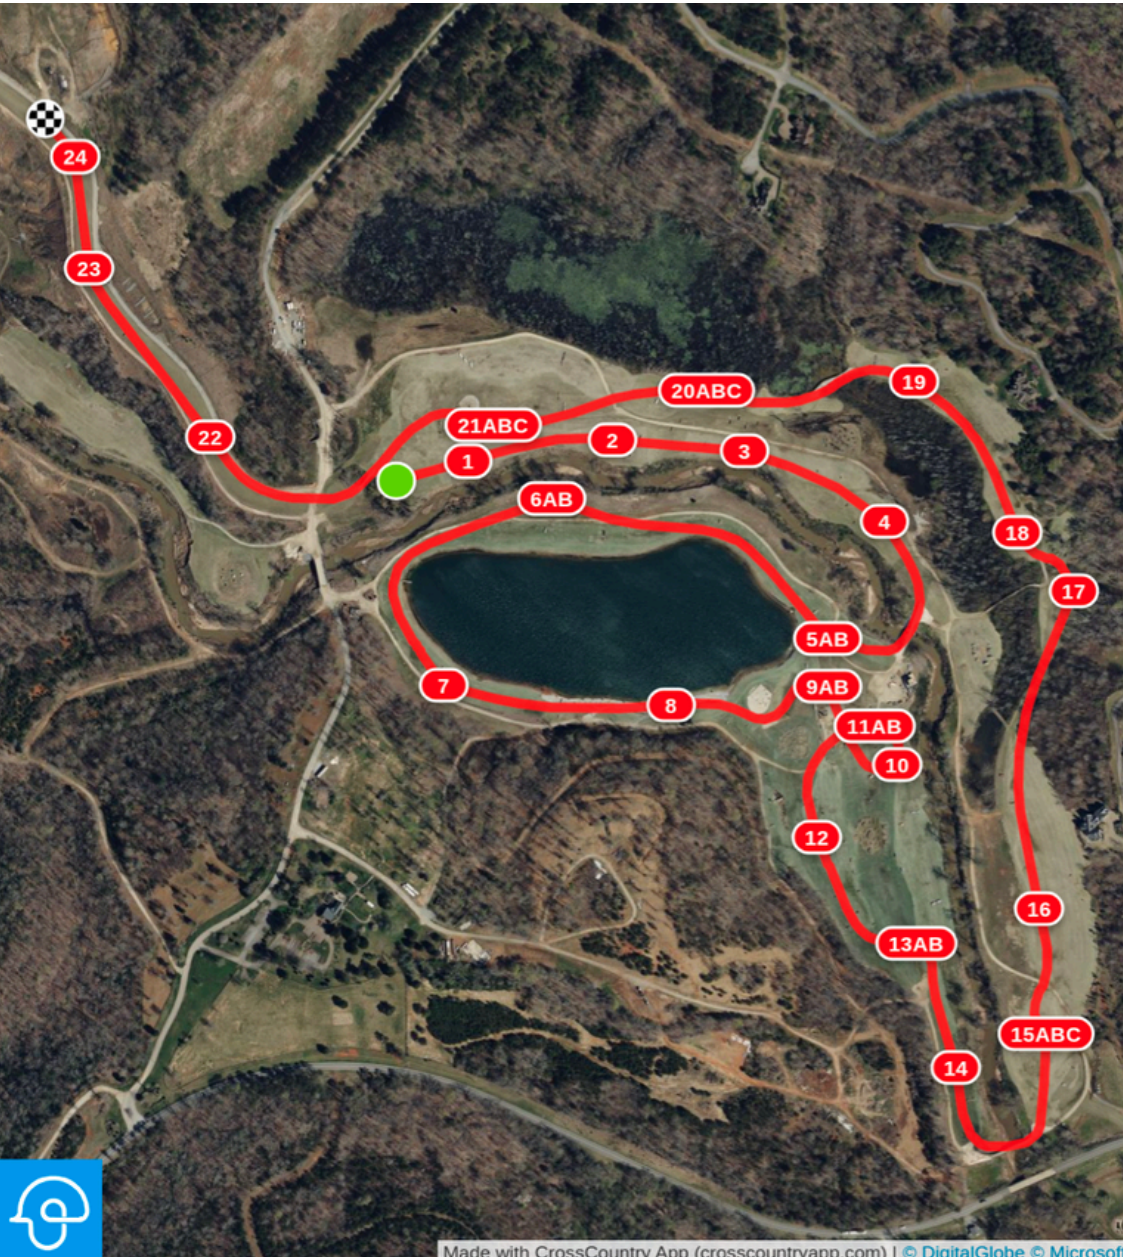

CCI 4*-S CROSS-COUNTRY MAP

Tryon May 2024 CCI4-S

Blue Square w/white #

Efforts: 35	Opt. Time: 6m 20s
Distance: 3605 m	Time Limit: 12m 40s
Speed: 570 m/min	

- 1 Cabin
- 2 Fork Roll
- 3 MIM Oxer
- 4 Cleghorn
- 5AB Mansion Houses
- 6 Picnic Table
- 7AB Trakhener to Squirrels
- 8 Double Brush
- 9AB Apple Box to Narrow Cedar Box
- 10 Boat
- 11 Stables
- 12ABC Lighthouse Water
- 13 Aquaduct
- 14 V Ditch
- 15 Over Mountain Wall
- 16ABC Apple Country
- 17 Wagon
- 18 Cedar Triple Brush
- 19 White Roll Table
- 20 Moonshine
- 21AB Beech Tree
- 22ABC Bird Feeder Combination
- 23AB Tryon Tables
- 24 Legends at The Dog Bone

CCI 3*-L CROSS-COUNTRY MAP

Tryon May 2024 CCI3-L

Red Square w/white # and Border

Opt. Time: 8m 33s Distance: 4700 m
Time Limit: 17m 6s Speed: 550 m/min

- 1 Legends Cabin
- 2 Fork Roll
- 3 Cedar Box
- 4 Cleghorn
- 5AB White Roll Table to Blue Rolls
- 6AB Offset Brushes
- 7 Ditch Brush
- 8 Jetty
- 9AB Lighthouse Water
- 10 Stone Triple Brush
- 11AB Coastal Carolina
- 12 MIM Table
- 13AB Blue Moon Crescent to Blue Triple Brush
- 14 Wagon
- 15ABC Apple Country
- 16 Aquaduct
- 17 Hanging Log
- 18 Moonshine
- 19 Trakhener
- 20ABC Bird Feeder Combination
- 21ABC Dog Bone
- 22 White Table
- 23 Red Cabin
- 24 Legends

CCI 3*-S CROSS-COUNTRY MAP

Tryon May 2024 CCI3-S

Red Square w/white #

Opt. Time: 5m 33s
Distance: 3230 m
Time Limit: 11m 6s
Speed: 550 m/min

- 1 Legends Cabin
- 2 Fork Roll
- 3 Cedar Box
- 4AB Cleghorn
- 5 Boathouse
- 6AB Lighthouse Water
- 7 Stone Triple Brush
- 8AB Coastal Carolina
- 9 MIM Table
- 10AB Blue Moon Crescent to Triple Brush
- 11 Wagon
- 12AB Apple Country
- 13AB Double Brush to Triple Brush
- 14 Hanging Log
- 15 Moonshine
- 16AB MIM Oxer to Trakhener
- 17ABC Bird Feeder Combination
- 18AB Dog Bone
- 19 Tryon Table
- 20 Legends at The Dog Bone