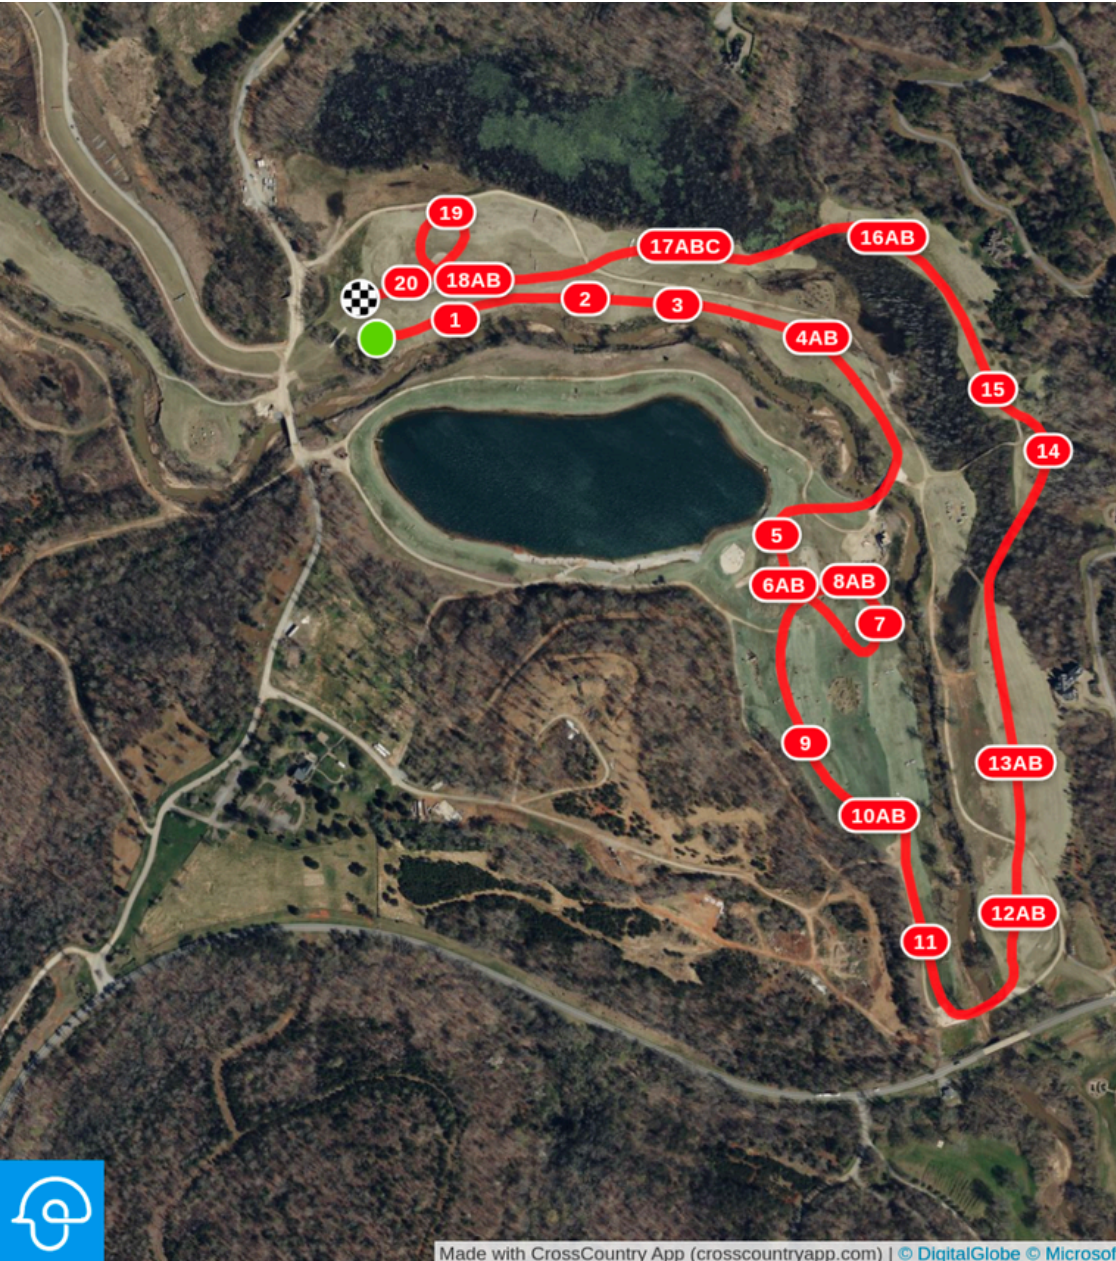

CCI 3*-L CROSS-COUNTRY MAP

Tryon May 2024 CCI3-L

Red Square w/white # and Border

Opt. Time: 8m 33s Distance: 4700 m
Time Limit: 17m 6s Speed: 550 m/min

- 1 Legends Cabin
- 2 Fork Roll
- 3 Cedar Box
- 4 Cleghorn
- 5AB White Roll Table to Blue Rolls
- 6AB Offset Brushes
- 7 Ditch Brush
- 8 Jetty
- 9AB Lighthouse Water
- 10 Stone Triple Brush
- 11AB Coastal Carolina
- 12 MIM Table
- 13AB Blue Moon Crescent to Blue Triple Brush
- 14 Wagon
- 15ABC Apple Country
- 16 Aquaduct
- 17 Hanging Log
- 18 Moonshine
- 19 Trakhener
- 20ABC Bird Feeder Combination
- 21ABC Dog Bone
- 22 White Table
- 23 Red Cabin
- 24 Legends

CCI 3*-S CROSS-COUNTRY MAP

Tryon May 2024 CCI3-S

Red Square w/white #

Opt. Time: 5m 33s
Distance: 3230 m
Time Limit: 11m 6s
Speed: 550 m/min

- 1 Legends Cabin
- 2 Fork Roll
- 3 Cedar Box
- 4AB Cleghorn
- 5 Boathouse
- 6AB Lighthouse Water
- 7 Stone Triple Brush
- 8AB Coastal Carolina
- 9 MIM Table
- 10AB Blue Moon Crescent to Triple Brush
- 11 Wagon
- 12AB Apple Country
- 13AB Double Brush to Triple Brush
- 14 Hanging Log
- 15 Moonshine
- 16AB MIM Oxer to Trakhener
- 17ABC Bird Feeder Combination
- 18AB Dog Bone
- 19 Tryon Table
- 20 Legends at The Dog Bone

CCI 2*-L CROSS-COUNTRY MAP

Tryon May 2024 2*L

Green Square w/white # & Border

Efforts: 30	Opt. Time: 8m 27s
Distance: 4396 m	Time Limit: 16m 54s
Speed: 520 m/min	

- 1 Legends
- 2 Fork Roll
- 3 Cedar table
- 4AB Cleghorn combination
- 5 Mansion
- 6 Narrow mim oxer
- 7 Double brush
- 8 Corner
- 9AB Lighthouse water
- 10 Aqueduct table
- 11AB Cedar brush box and shoulder brush
- 12 Table
- 13 Cabin
- 14AB Apple country
- 15AB Trakhener and corner
- 16 Table
- 17AB Herringbones
- 18 Gate
- 19 Table
- 20AB Dog bone water
- 21 Cedar brush box
- 22 Cabin
- 23 Legends