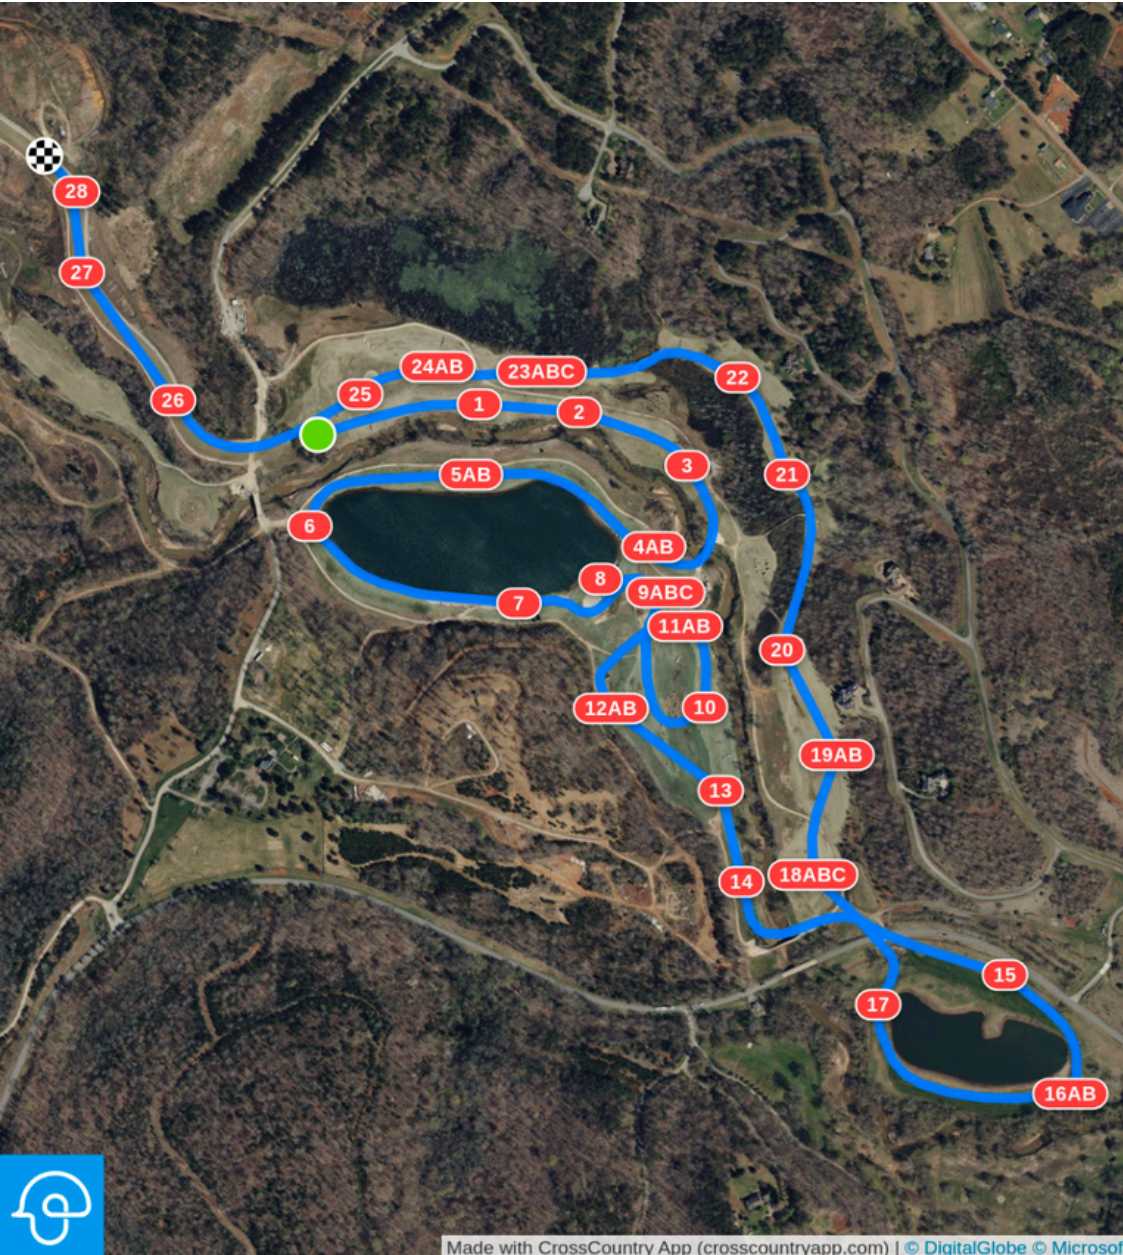

CCI 4*-L CROSS-COUNTRY MAP

Tryon May 2024 CCI4-L

Blue Square w/white # and Boarder

Opt. Time: 10m 0s	Distance: 5700 m
Time Limit: 20m 0s	Speed: 570 m/min

- 1 Fork Roll
- 2 MIM Oxer
- 3 Cleghorn
- 4AB Mansion Houses
- 5AB Trakehner to Squirrels
- 6 Double Brush
- 7 Jetty
- 8 Cabin
- 9ABC Lighthouse Water
- 10 Wedge Brush
- 11AB Coastal Carolina
- 12AB Chimney Rock
- 13 V Brush
- 14 Over Mountain Wall
- 15 Fork Brush Oxer
- 16AB Coffin
- 17 Waterfall
- 18ABC Apple Country
- 19AB Dylan's Dell
- 20 Cedar Triple Brush
- 21 Moonshine
- 22 Hayrack
- 23ABC Bird Feeder Combination
- 24AB Tryon Tables
- 25 Dog Bone
- 26 Cedar Box
- 27 Red Cabin
- 28 Legends

CCI 4*-S CROSS-COUNTRY MAP

Tryon May 2024 CCI4-S

Blue Square w/white #

Efforts: 35	Opt. Time: 6m 20s
Distance: 3605 m	Time Limit: 12m 40s
Speed: 570 m/min	

- 1 Cabin
- 2 Fork Roll
- 3 MIM Oxer
- 4 Cleghorn
- 5AB Mansion Houses
- 6 Picnic Table
- 7AB Trakhener to Squirrels
- 8 Double Brush
- 9AB Apple Box to Narrow Cedar Box
- 10 Boat
- 11 Stables
- 12ABC Lighthouse Water
- 13 Aquaduct
- 14 V Ditch
- 15 Over Mountain Wall
- 16ABC Apple Country
- 17 Wagon
- 18 Cedar Triple Brush
- 19 White Roll Table
- 20 Moonshine
- 21AB Beech Tree
- 22ABC Bird Feeder Combination
- 23AB Tryon Tables
- 24 Legends at The Dog Bone

CCI 3*-L CROSS-COUNTRY MAP

Tryon May 2024 CCI3-L

Red Square w/white # and Border

Opt. Time: 8m 33s Distance: 4700 m
Time Limit: 17m 6s Speed: 550 m/min

- 1 Legends Cabin
- 2 Fork Roll
- 3 Cedar Box
- 4 Cleghorn
- 5AB White Roll Table to Blue Rolls
- 6AB Offset Brushes
- 7 Ditch Brush
- 8 Jetty
- 9AB Lighthouse Water
- 10 Stone Triple Brush
- 11AB Coastal Carolina
- 12 MIM Table
- 13AB Blue Moon Crescent to Blue Triple Brush
- 14 Wagon
- 15ABC Apple Country
- 16 Aquaduct
- 17 Hanging Log
- 18 Moonshine
- 19 Trakhener
- 20ABC Bird Feeder Combination
- 21ABC Dog Bone
- 22 White Table
- 23 Red Cabin
- 24 Legends