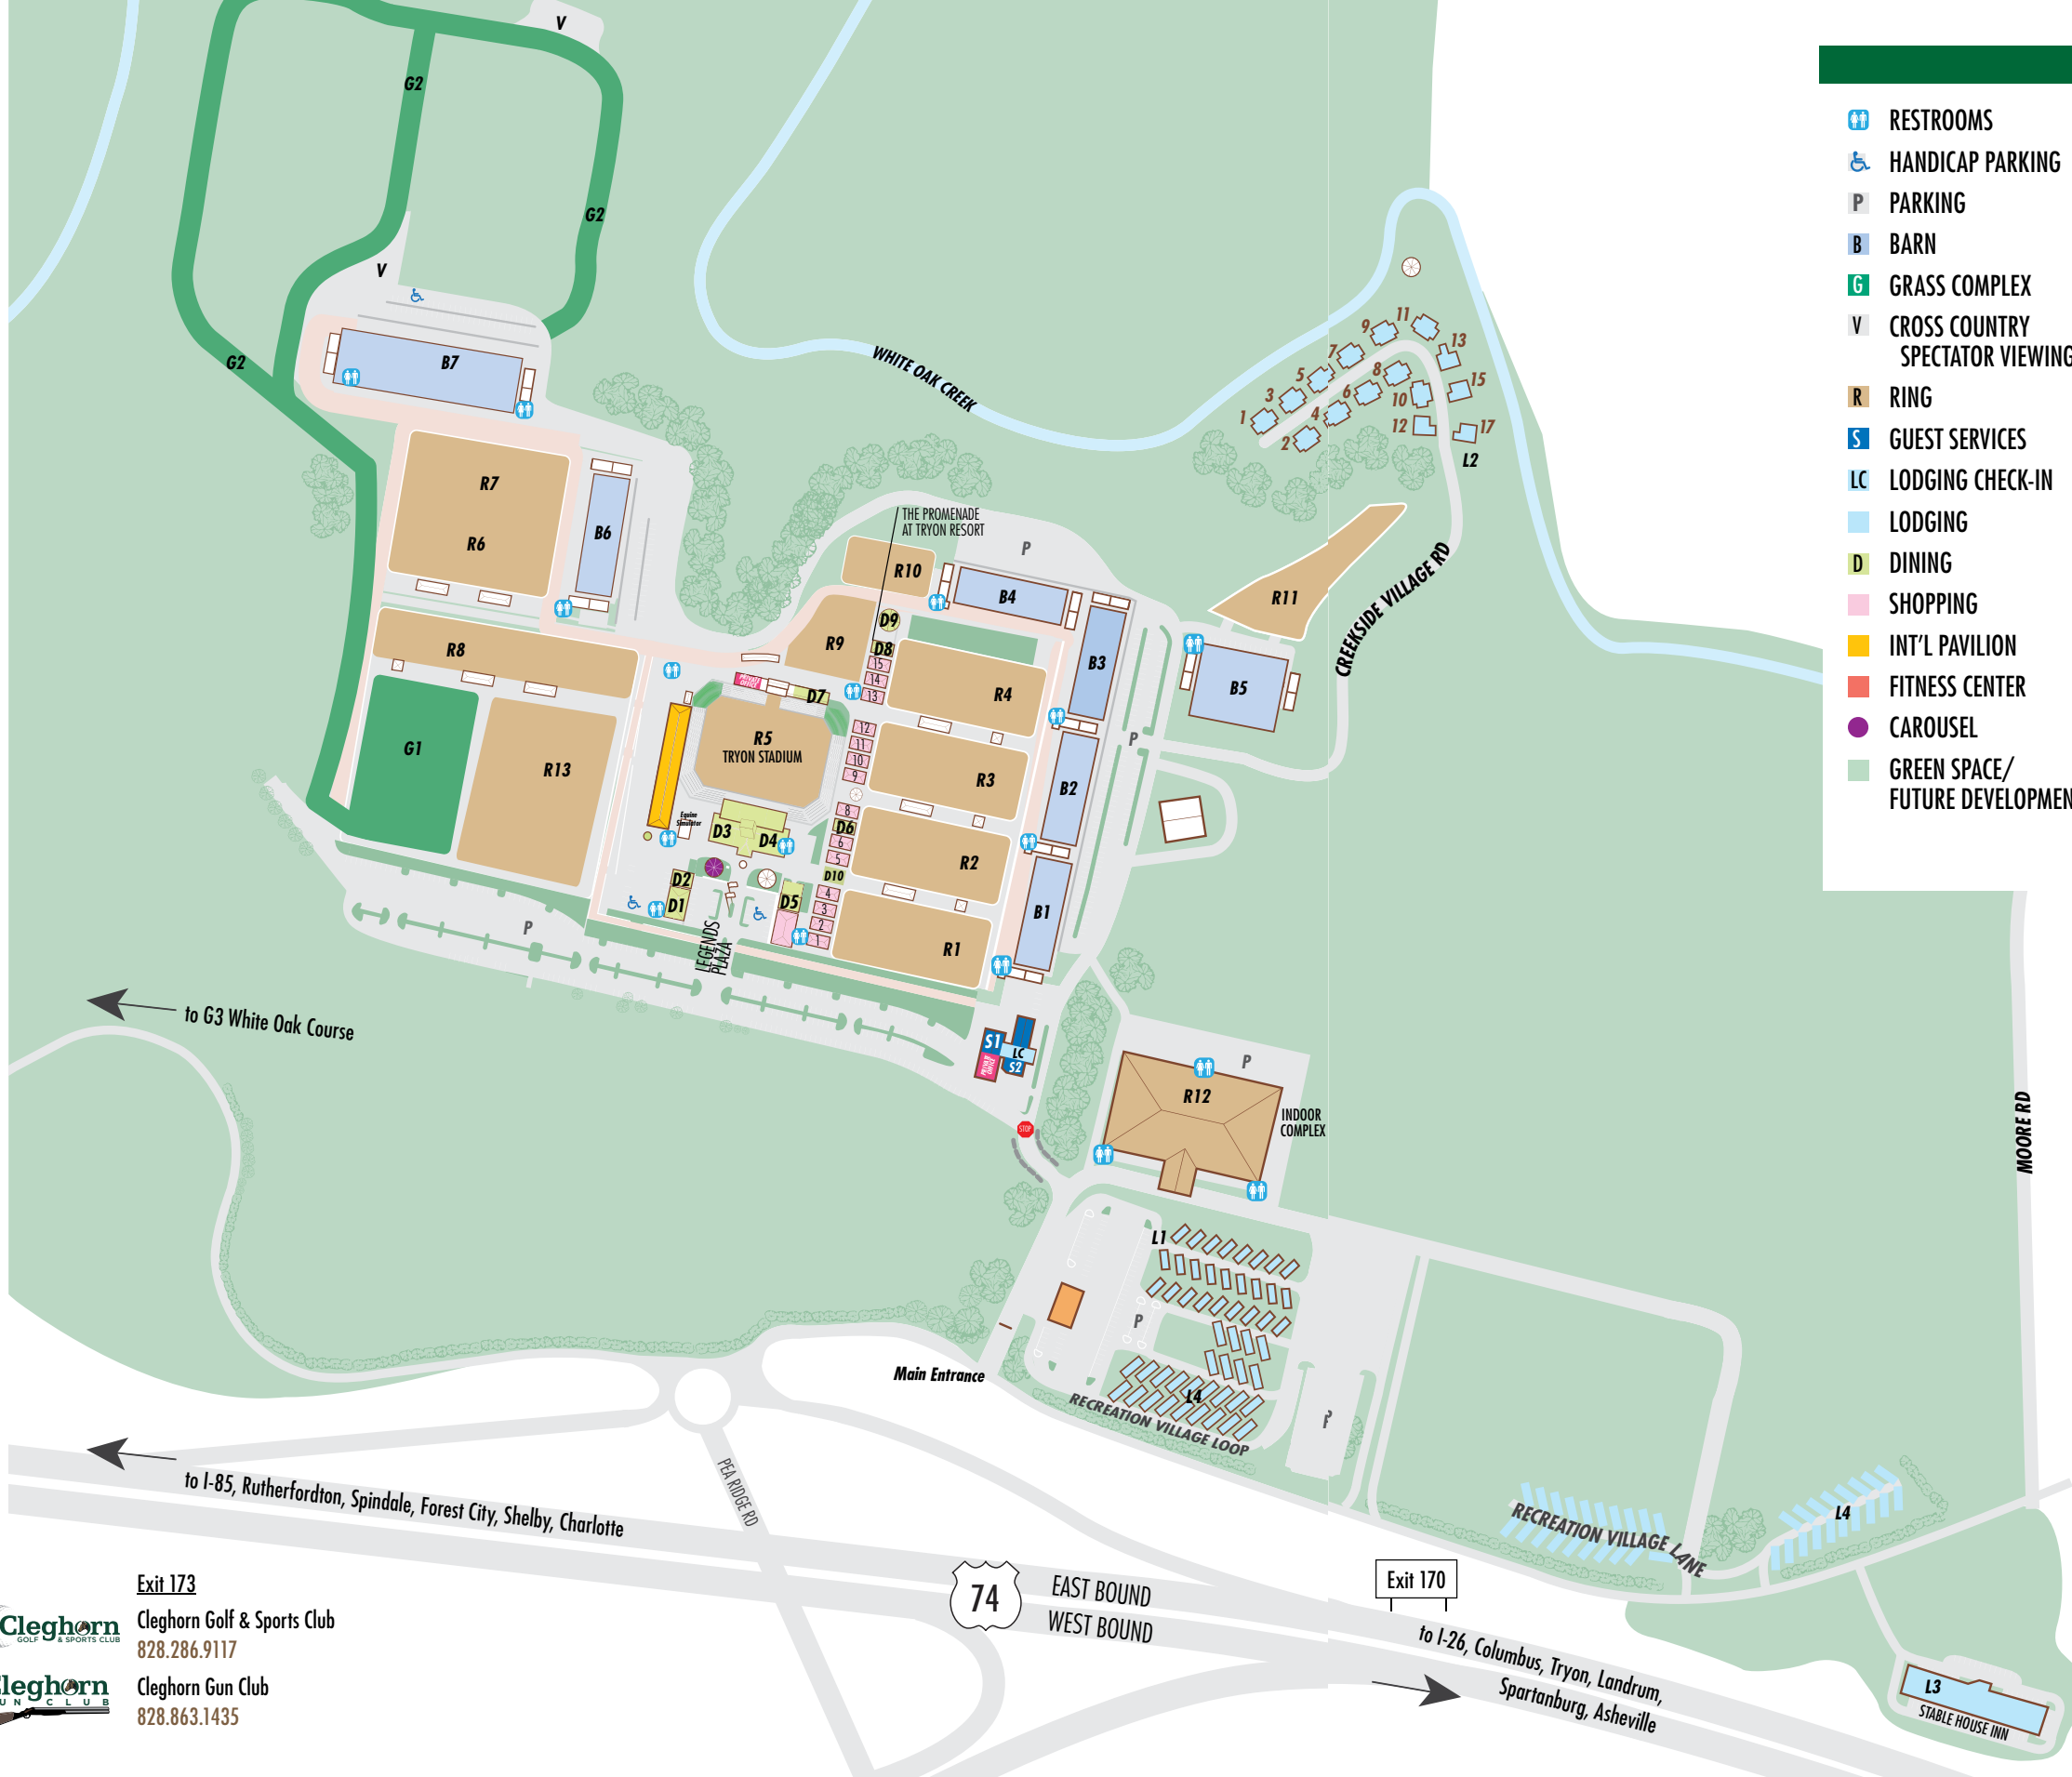

KEY

- RESTROOMS
- HANDICAP PARKING
- PARKING
- BARN
- GRASS COMPLEX
- CROSS COUNTRY SPECTATOR VIEWING
- RING
- GUEST SERVICES
- LODGING CHECK-IN
- LODGING
- DINING
- SHOPPING
- INT'L PAVILION
- FITNESS CENTER
- CAROUSEL
- GREEN SPACE/FUTURE DEVELOPMENT

DINING

- D1 General Store & Pony Express Deli 828.863.1432
- D2 Campagna Italian Restaurant 828.863.1127
- D3 Legend's Grill— Lower Level 828.863.1122
  Sky Deck— Upper Level
- D4 Blue Ginger Sushi 828.863.1121
- D5 Roger's Diner 828.863.1113
- D6 Mane Street Coffee 828.863.1000
- D7 Clear Rounds Building
- D8 The Siesta Cantina 828.863.1124
- D9 Silo Bar
- D10 Jennifer's Creamery
- D11 Mountain View Building

GUEST SERVICES

- S1 Guest Services/Adventure Center 828.863.1000
- D7 Rider Lounge— Upper Level
- S2 Horse Show Office 828.863.1005
  Stabling Office 828.863.1003

LODGING

- LC Lodging Check-In
  lodging@tryon.com 828.863.1015
- L1 Tiny House Cabins
- L2 Creekside Village
- L3 Stable House Inn
- L4 RV Village

RING DETAILS

- R1 Ring 1
- R2 Ring 2
- R3 Ring 3
- R4 Ring 4 Grand Hunter Ring
- R5 Ring 5 Tryon Stadium
- R6 Ring 6
- R7 Ring 7
- R8 Covered Schooling Area
- R9 Warm-Up Area
- R10 Schooling Area
- R11 Lunging Area
- R12 International Stadium
- R13 Indoor Complex

GRASS COMPLEX

- G1 Glade Area
- G2 White Oak Course

Exit 173
Cleghorn Golf & Sports Club
828.286.9117
Cleghorn Gun Club
828.863.1435

Exit 167
Lodge on Lake Lure
828.625.2789