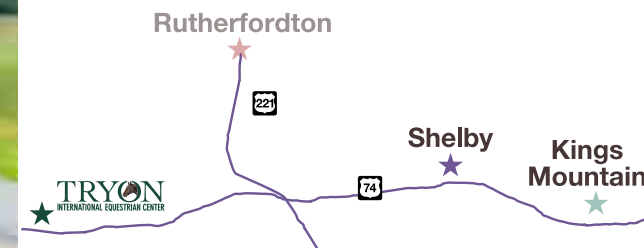

Feel The Rhythm

There is an always present rhythm to this place. As with music, there are many options to fit your interests. Nationally recognized spots such as the Earl Scruggs Center, Red Bridges Barbecue Lodge, and our charming Main Street communities are second only to our real southern hospitality.

Y'all Come!

704.484.4804

VisitClevelandCounty.com

/TOURCLEVELANDCOUNTY