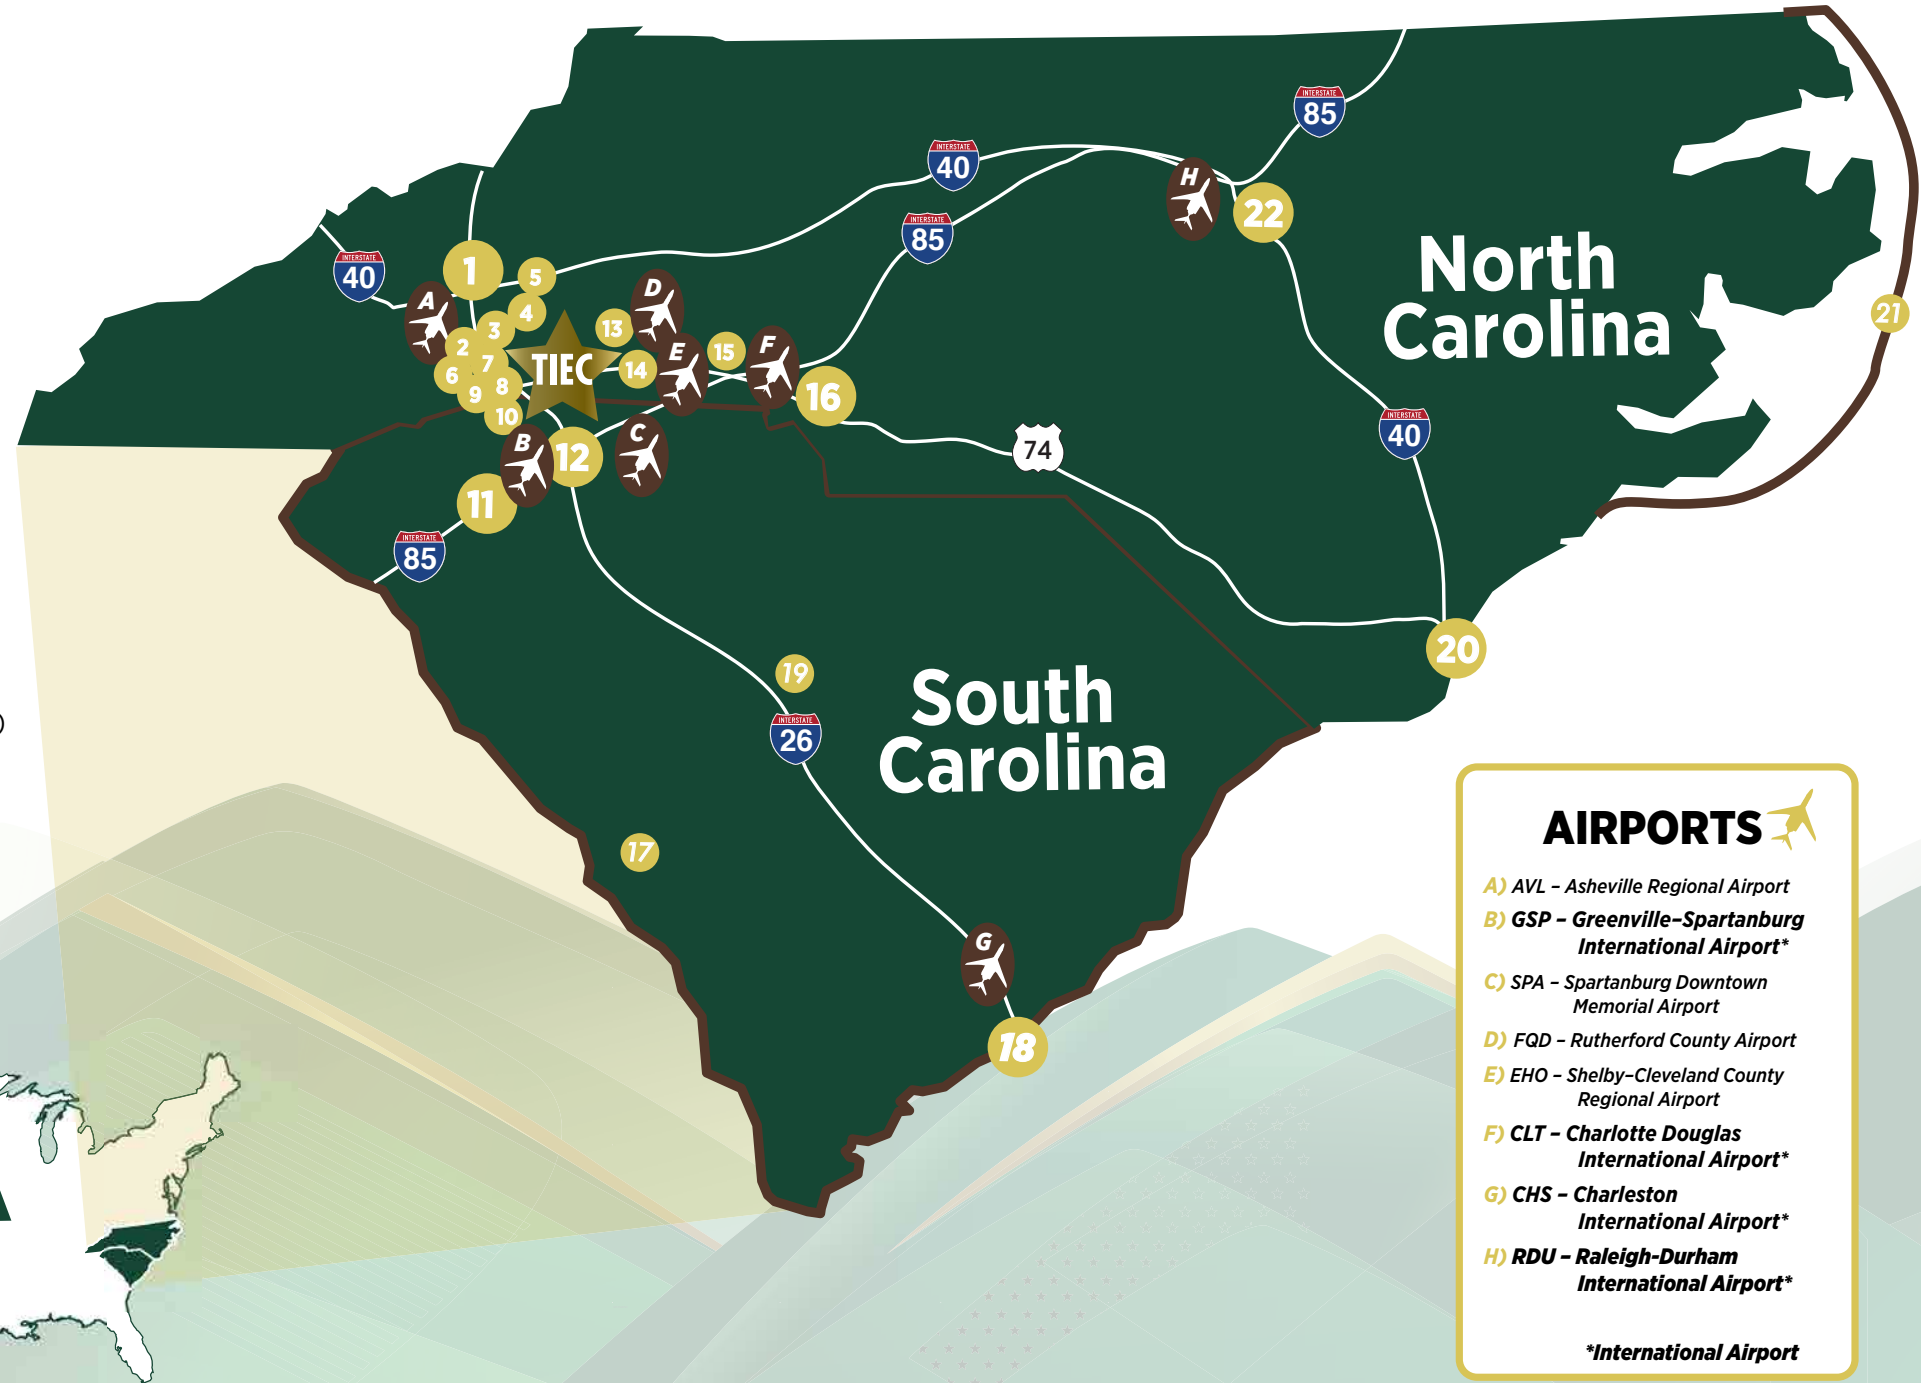

REGIONAL HIGHLIGHT MAP

CITIES

(1) Asheville, NC	(5) Black Mountain, NC	(10) Landrum, SC	(14) Forest City, NC	(18) Charleston, SC
(2) Hendersonville, NC	(6) Saluda, NC	(11) Greenville, SC	(15) Shelby, NC	(19) Columbia, SC
(3) Chimney Rock, NC	(7) Flat Rock, NC	(12) Spartanburg, SC	(16) Charlotte, NC	(20) Wilmington, NC
(4) Lake Lure, NC	(8) Columbus, NC	(13) Rutherfordton, NC	(17) Aiken, SC	(21) Outer Banks, NC
	(9) Tryon, NC			(22) Raleigh, NC

DESTINATIONS NEAR TRYON

- Asheville, NC 50 miles
- Atlanta, GA 196 miles
- Charlotte, NC 77 miles
- Charleston, SC 232 miles
- Greenville, SC 40 miles
- Nashville, TN 334 miles
- Orlando, FL 547 miles
- Spartanburg, SC 34 miles
- Washington, DC 470 miles

CLOSEST AIRPORTS

- 36 miles Asheville Regional Airport (AVL)
- 70 miles Charlotte Douglas International Airport (CLT)
- 36 miles Greenville Spartanburg International Airport (GSP)
- 16 miles Rutherford County Airport (FQD)

AIRPORTS

- A) AVL - Asheville Regional Airport
- B) GSP - Greenville-Spartanburg International Airport*
- C) SPA - Spartanburg Downtown Memorial Airport
- D) FQD - Rutherford County Airport
- E) EHO - Shelby-Cleveland County Regional Airport
- F) CLT - Charlotte Douglas International Airport*
- G) CHS - Charleston International Airport*
- H) RDU - Raleigh-Durham International Airport*

*International Airport